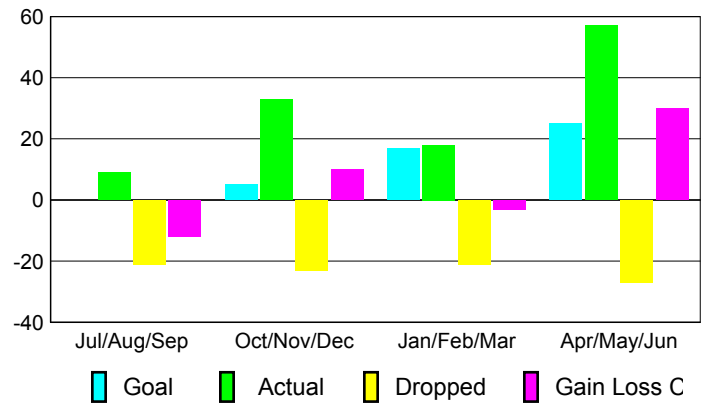

Membership Results 2009-2010

Goal, New, Dropped, Gain/Loss