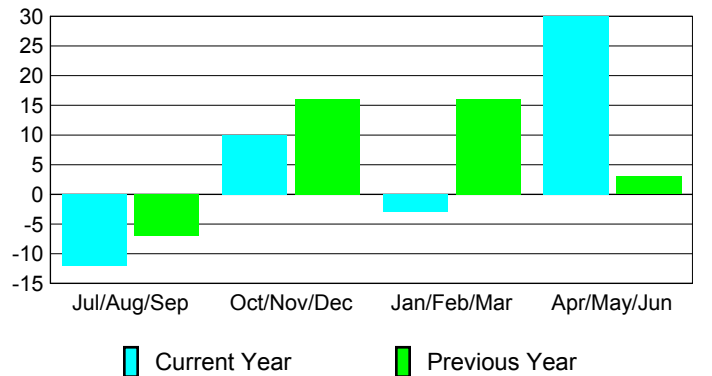

Membership Results 2009-2010

Membership 2008-2009

Month	Net Memb Goal	Actual New Memb	Actual Dropped Memb	Gain/Loss of Memb	Gain/Loss of Memb
Jul/Aug/Sep	0	9	-21	-12	-7
Oct/Nov/Dec	5	33	-23	10	16
Jan/Feb/Mar	17	18	-21	-3	16
Apr/May/June	25	57	-27	30	3
Totals	47	117	-92	25	28

Membership Results 2009-2010

Goal, New, Dropped, Gain/Loss

Comparison of Membership Gain/Loss

Current Year Compared to the Previous Year

Gender Comparison 2009-2010