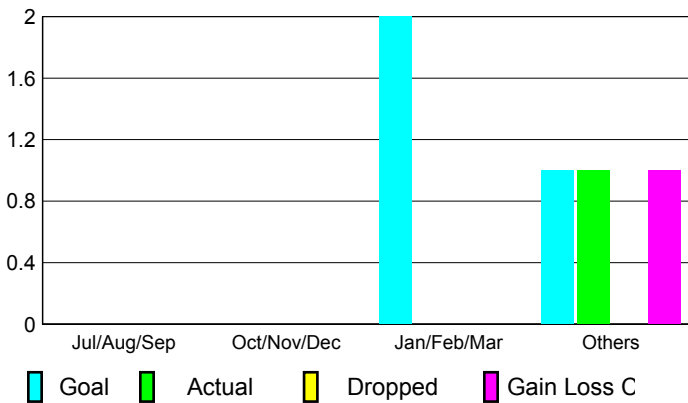

2009-2010 GMT Quarterly Report for District (or Undistricted) **District 107 I**

GMT: **JON BJARNI THORSTEINSSO**

Location: **FINLAND**

GMT CA: **4**

CLUBS

Club Results 2009-2010

Clubs 2008-2009

Month	New Club Goal	Actual New Clubs	Actual Dropped Clubs	Gain/Loss of Clubs	Gain/Loss of Clubs
Jul/Aug/Sep	0	0	0	0	0
Oct/Nov/Dec	0	0	0	0	0
Jan/Feb/Mar	2	0	0	0	0
Apr/May/June	1	1	0	1	1
Totals	3	1	0	1	1

Club Results 2009-2010

Goal, New, Dropped, Gain/Loss

Comparison of Club Gain/Loss

Current Year Compared to the Previous Year

YTD Status Quo Clubs 2009-2010

Status Quo Clubs Compared to Status Quo Members

MEMBERSHIP